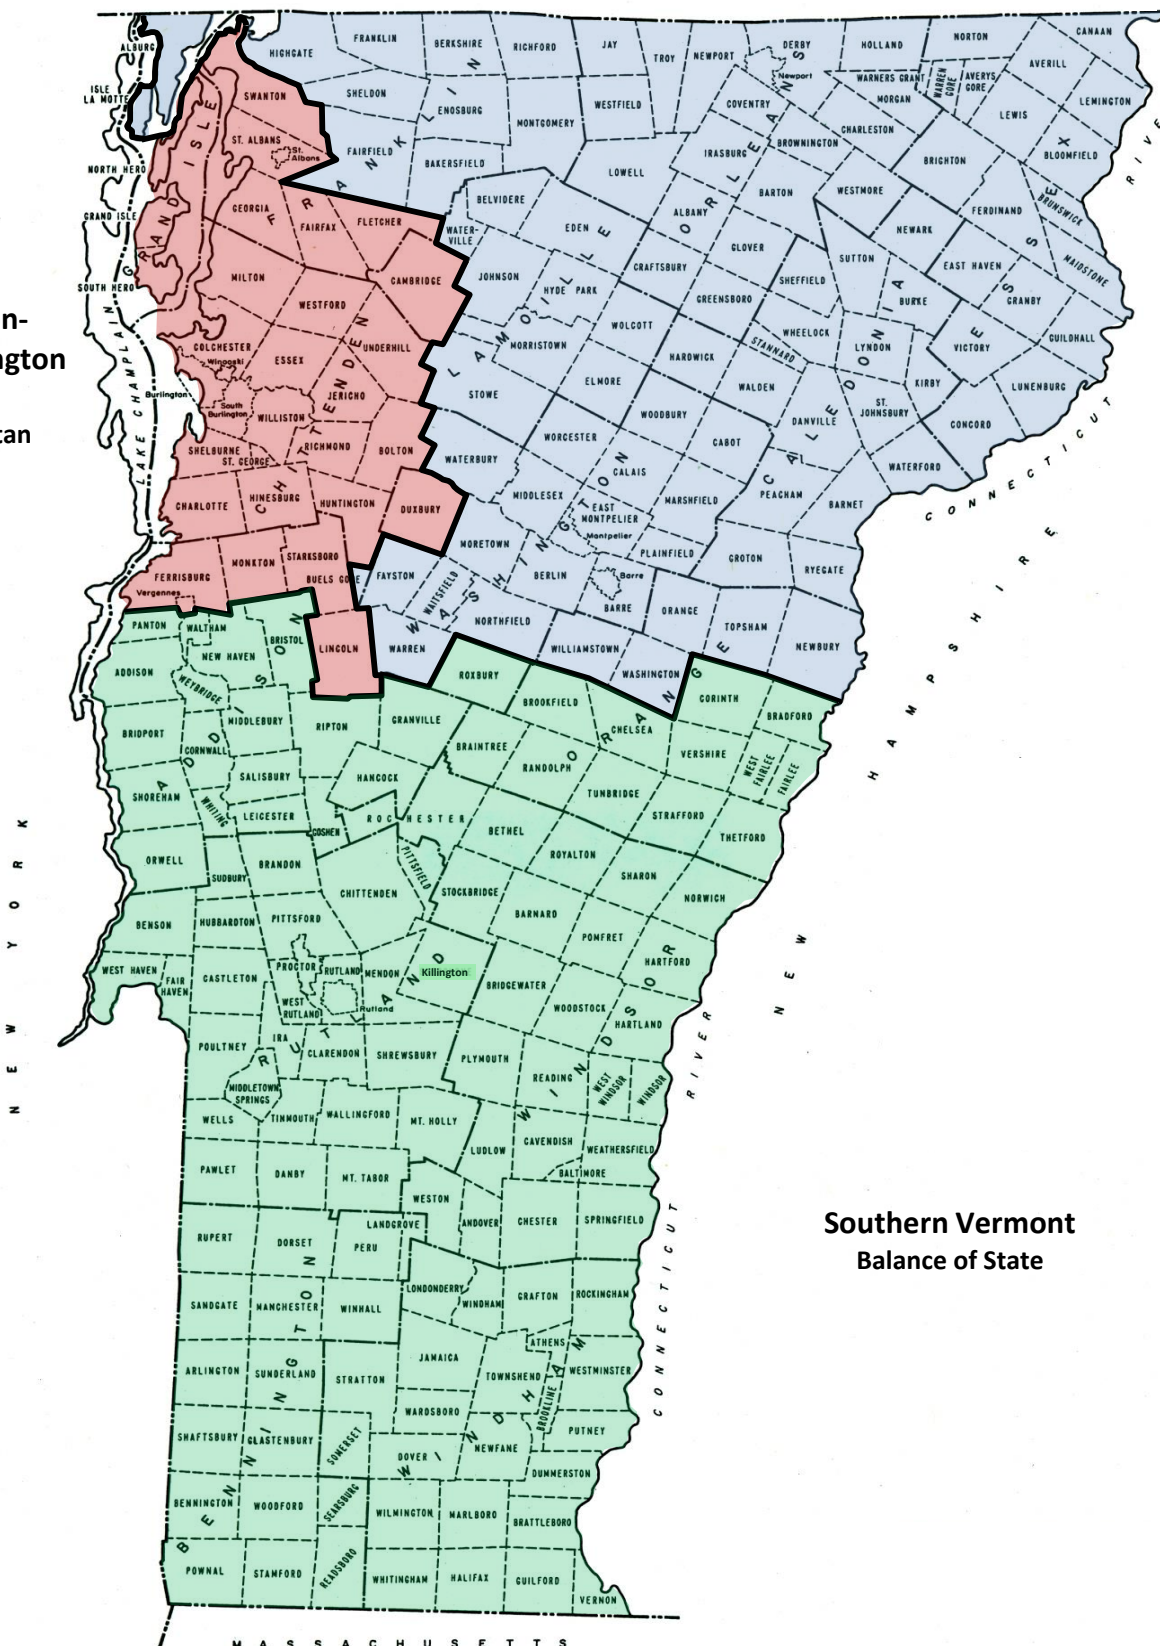

# Occupational Employment Statistics Areas

effective April 2016 with release of 2015 data, based on 2010 Census

C A N A D A

**Burlington-South Burlington  
VT  
Metropolitan  
NECTA**

**Northern  
Vermont  
Balance  
of State**

**Southern Vermont  
Balance of State**

### Burlington - South Burlington, VT Metropolitan NECTA

Bolton Town	Grand Isle Town	South Hero Town
Burlington City	Hinesburg Town	St. Albans City
Cambridge Town	Huntington Town	St. Albans Town
Charlotte Town	Jericho Town	St. George Town
Colchester Town	Lincoln Town	Starksboro Town
Duxbury Town	Milton Town	Swanton Town
Essex Town	Monkton Town	Underhill Town
Fairfax Town	North Hero Town	Vergennes City
Ferrisburgh Town	Richmond Town	Westford Town
Fletcher Town	Shelburne Town	Williston Town
Georgia Town	South Burlington City	Winooski City

Towns in