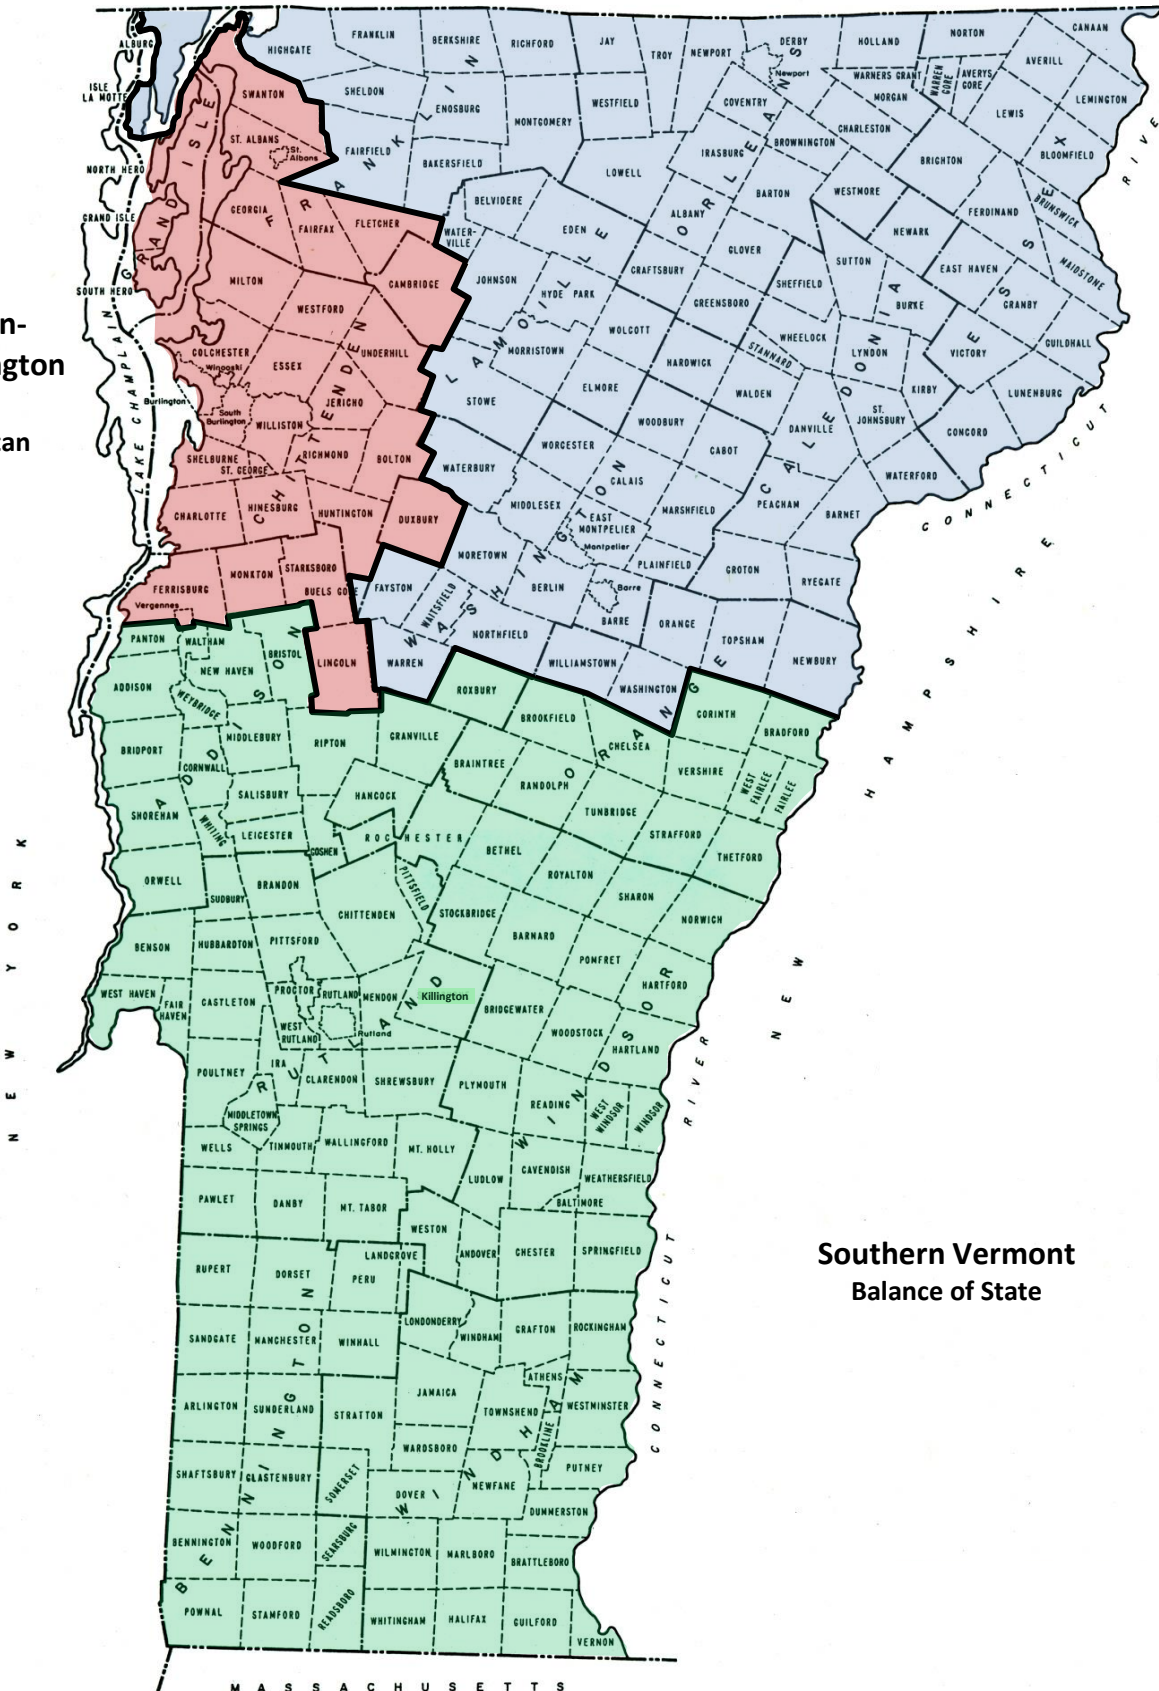

# Occupational Employment and Wage Survey Areas

effective April 2016 with release of 2015 data, based on 2010 Census

C A N A D A

**Burlington-South Burlington  
VT  
Metropolitan  
NECTA**

**Northern  
Vermont  
Balance  
of State**

**Southern Vermont  
Balance of State**

### Burlington - South Burlington, VT Metropolitan NECTA

Bolton Town	Grand Isle Town	South Hero Town
Burlington City	Hinesburg Town	St. Albans City
Cambridge Town	Huntington Town	St. Albans Town
Charlotte Town	Jericho Town	St. George Town
Colchester Town	Lincoln Town	Starksboro Town
Duxbury Town	Milton Town	Swanton Town
Essex Town	Monkton Town	Underhill Town
Fairfax Town	North Hero Town	Vergennes City
Ferrisburgh Town	Richmond Town	Westford Town
Fletcher Town	Shelburne Town	Williston Town
Georgia Town	South Burlington City	Winooski City

Towns in